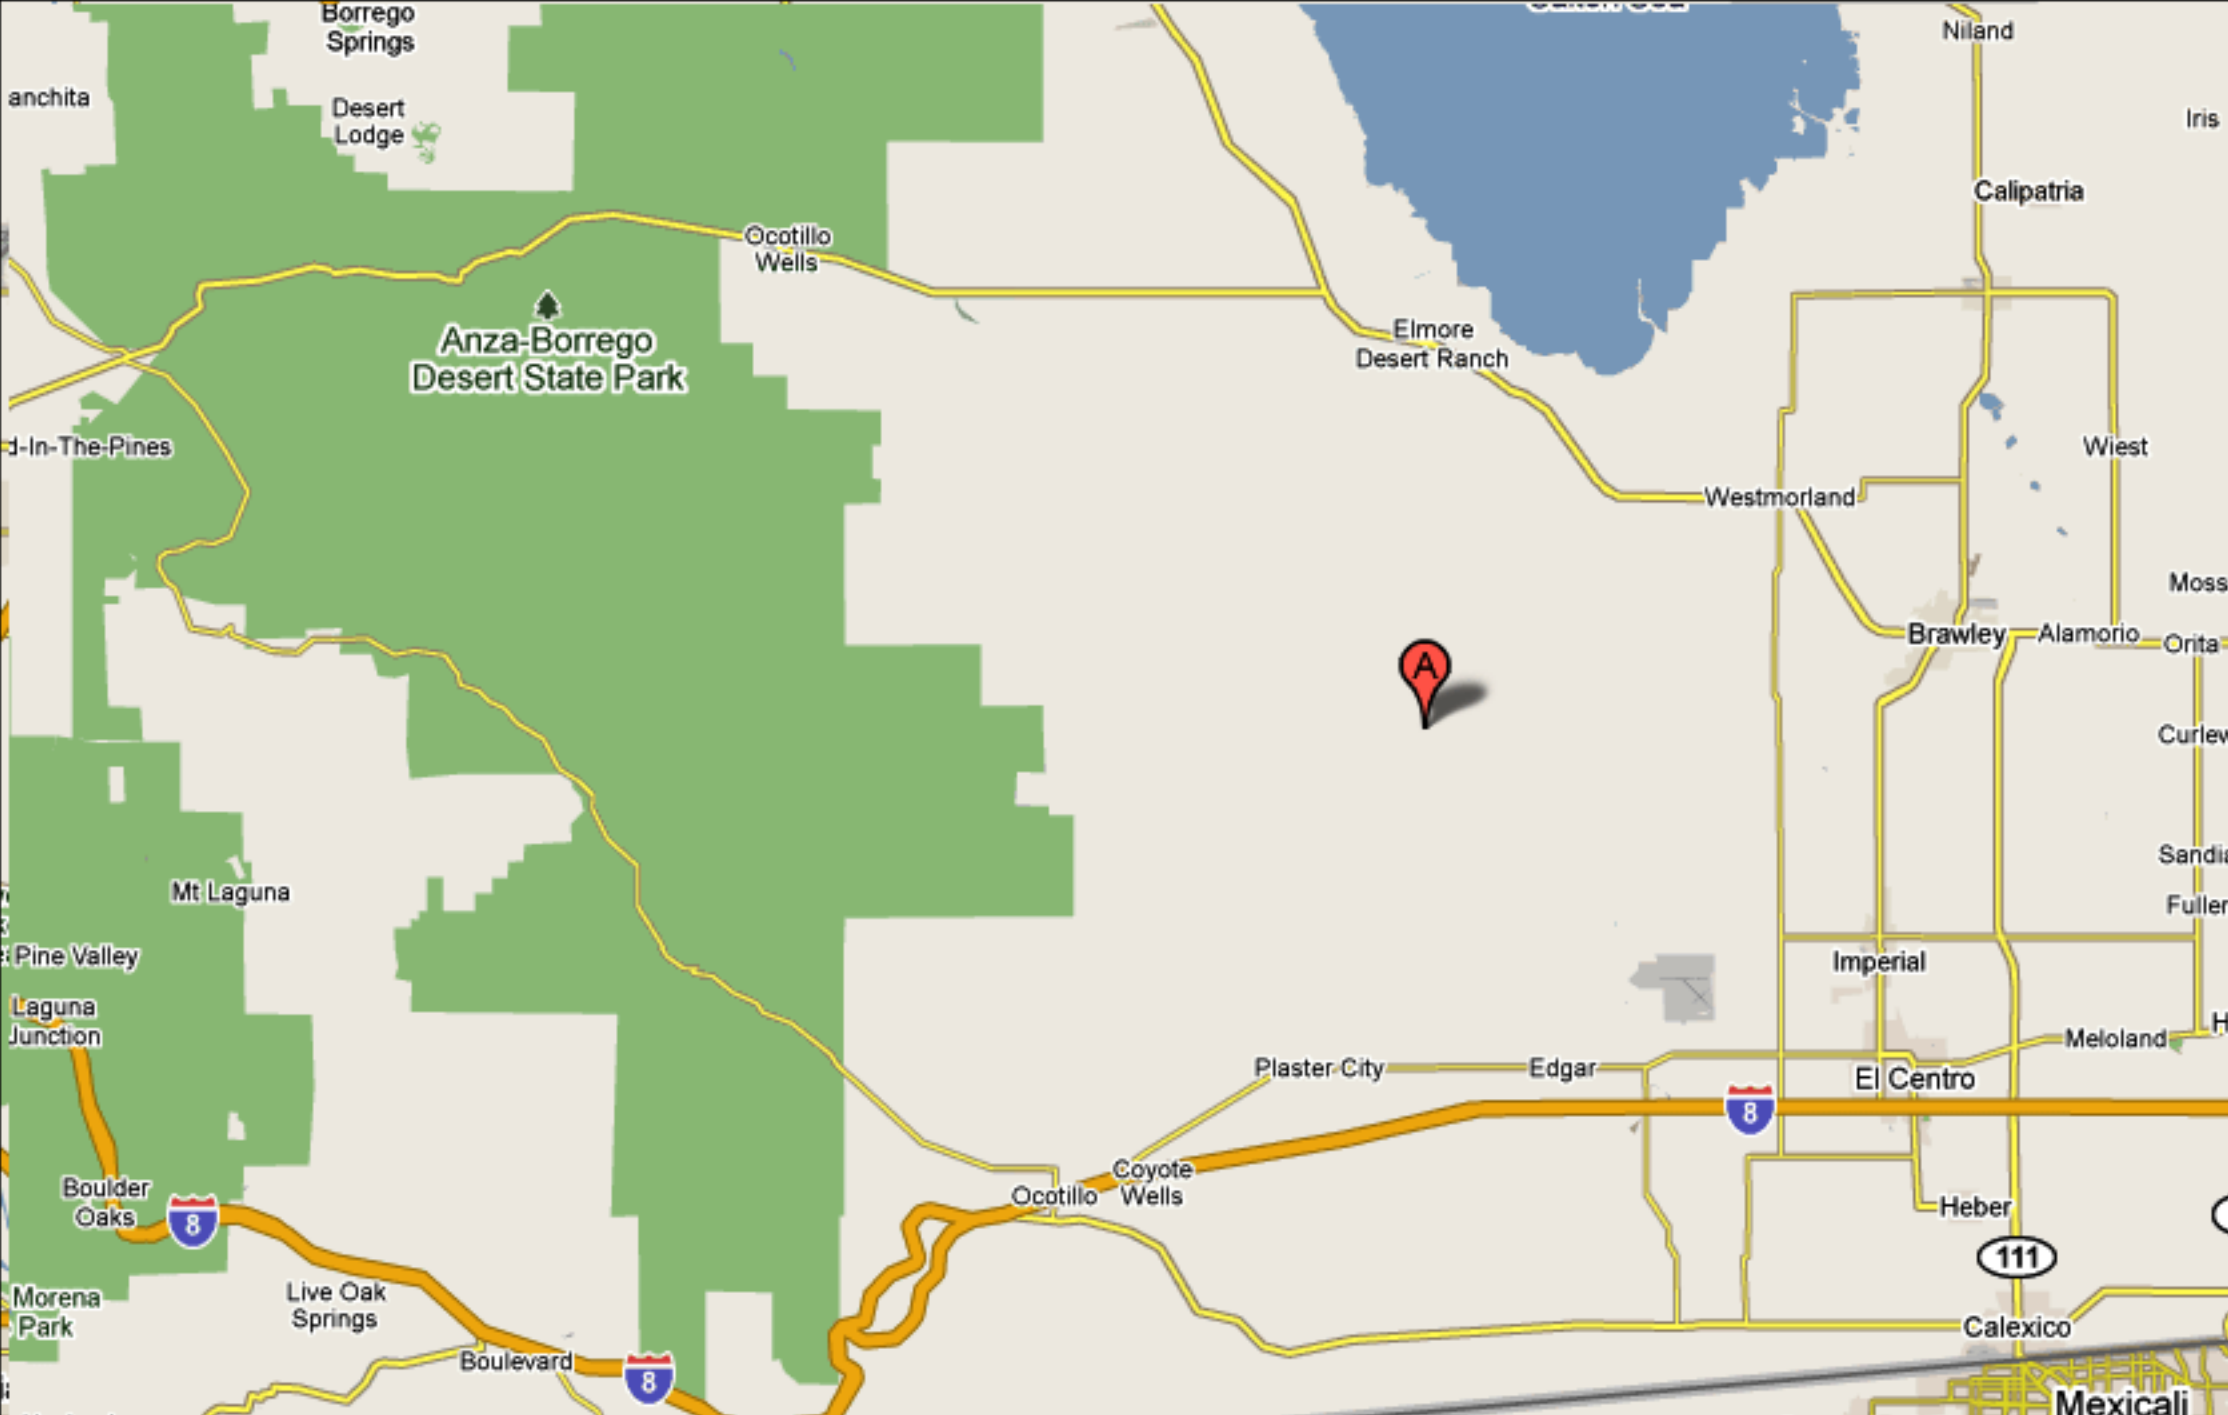

2009 AMA National Hare & Hound Series Race Locations

***These maps show the general areas. Always read race flyers and check the news section for latest information, exact locations and other important information, as dates and locations may change.**

Johnson Valley OHV Area

http://www.dirtopia.com/wiki/Johnson_Valley

Spangler Hills OHV Area

http://www.dirtopia.com/wiki/Spangler_Hills_OHV

Superstition Mtn OHV Area

http://www.dirtopia.com/wiki/Superstition_Mountain

Sugarloafers/ Sageriders Utah Race Site

Desert Foxes Nevada Race Site