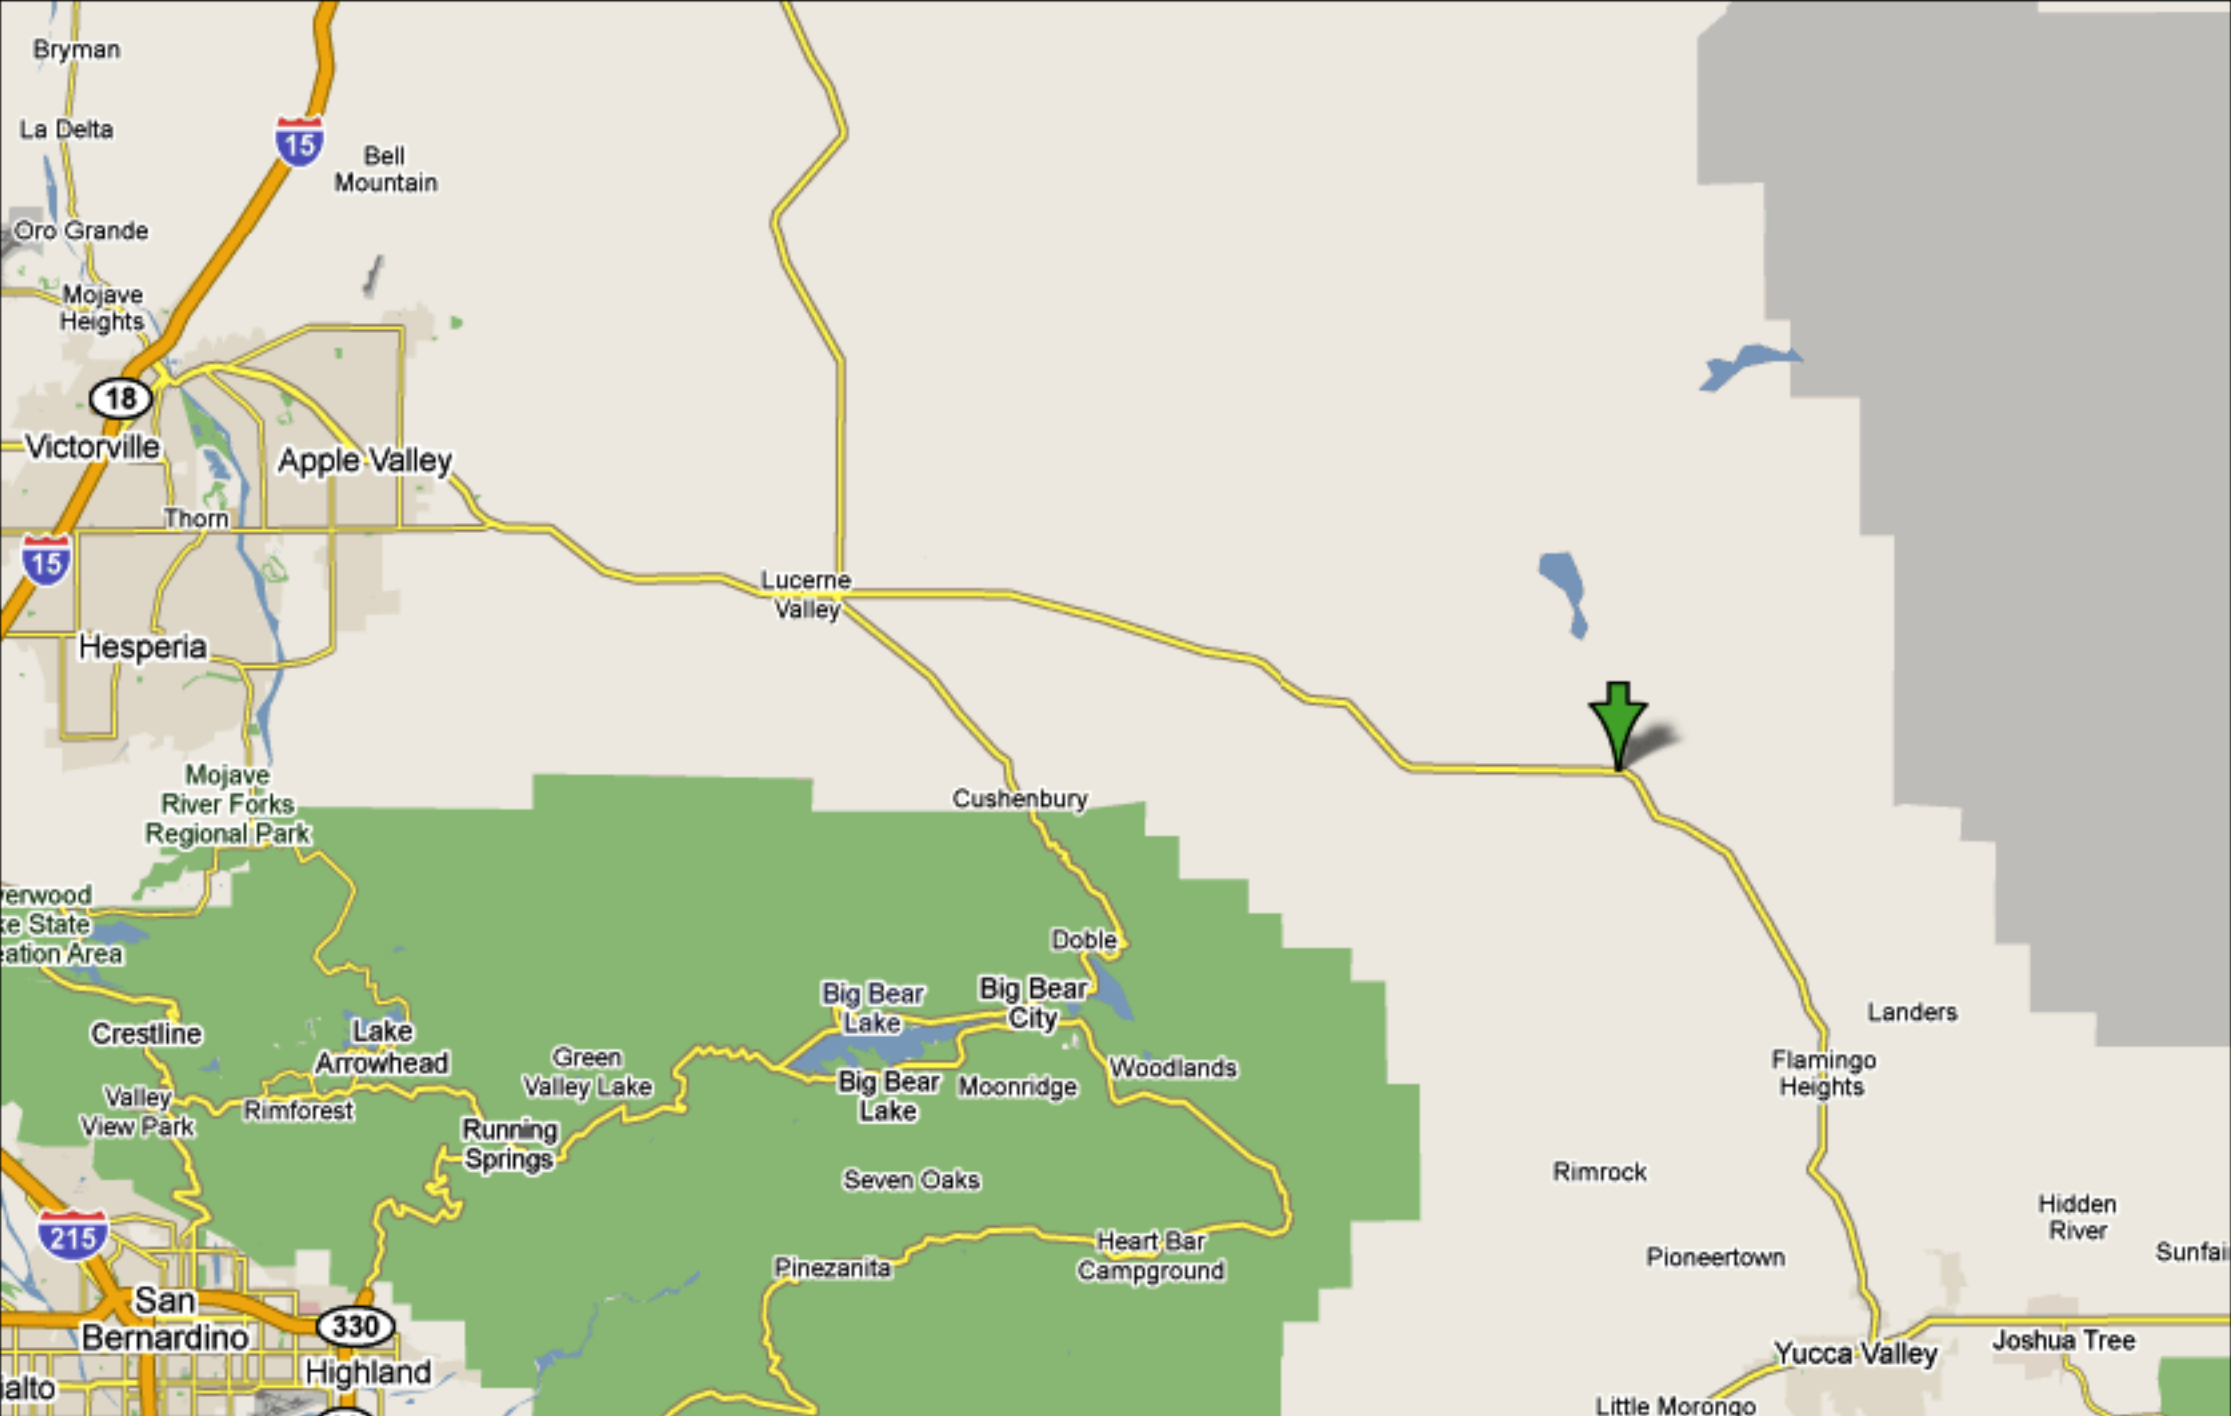

2009 AMA National Hare & Hound Series Race Locations

***These maps show the general areas. Always read race flyers and check the news section for latest information, exact locations and other important information, as dates and locations may change.**

Johnson Valley OHV Area

http://www.dirtopia.com/wiki/Johnson_Valley

Spangler Hills OHV Area

http://www.dirtopia.com/wiki/Spangler_Hills_OHV

Superstition Mtn OHV Area

http://www.dirtopia.com/wiki/Superstition_Mountain

Sugarloafers/ Sageriders Utah Race Site

Desert Foxes Nevada Race Site