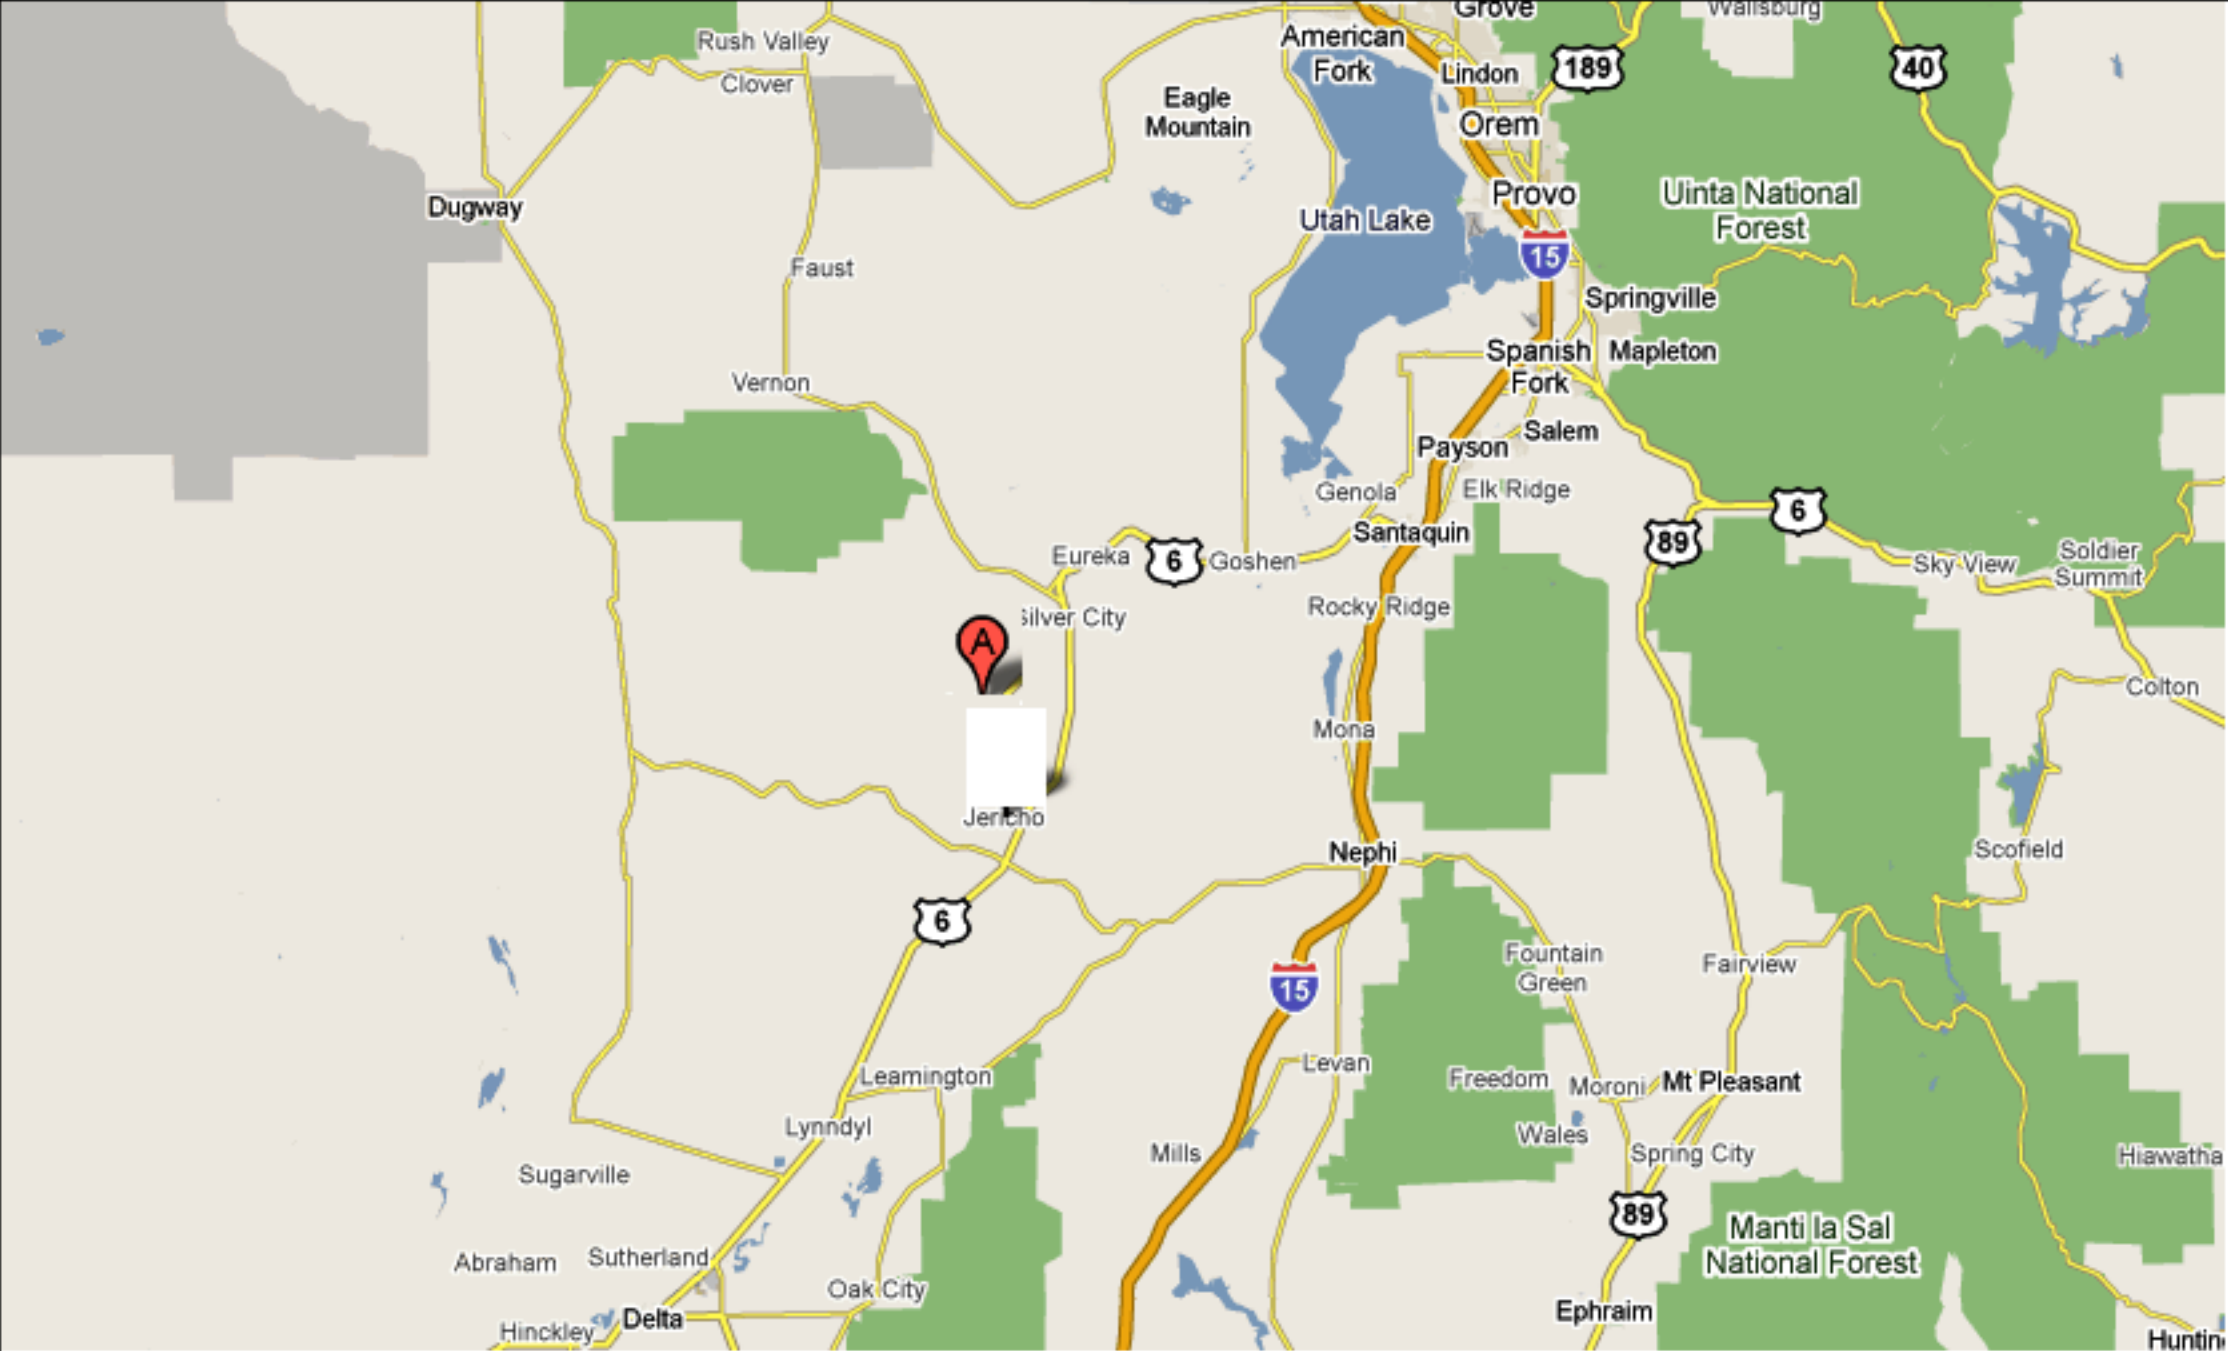

2009 AMA National Hare & Hound Series Race Locations

***These maps show the general areas. Always read race flyers and check the news section for latest information, exact locations and other important information, as dates and locations may change.**

Johnson Valley OHV Area

http://www.dirtopia.com/wiki/Johnson_Valley

Spangler Hills OHV Area

http://www.dirtopia.com/wiki/Spangler_Hills_OHV

Superstition Mtn OHV Area

http://www.dirtopia.com/wiki/Superstition_Mountain

Sugarloafers/ Sageriders Utah Race Site

Desert Foxes Nevada Race Site